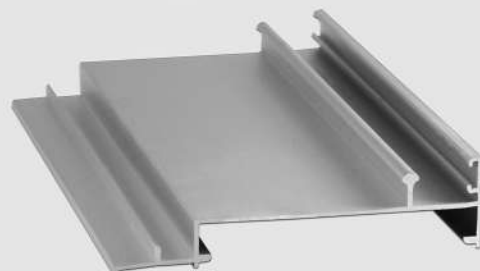

Riel 3" C/Mosquero Exterior | 6.10
Clave 3061